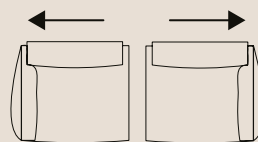

DATA SHEET

Chair
cm 108 | 42" **V010**

2 seater (2 pieces)
cm 176 | 69" **V020**

3 seater (2 pieces)
cm 226 | 89" **V030**

Chair no arm large
cm 85 | 33" **V115**

4 seater (2 pieces)
cm 256 | 101" **V090**