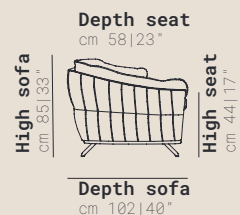

DATA SHEET

Chair
cm 108 | 42" **V010**

2 seater (2 pieces)
cm 176 | 69" **V020**

3 seater (2 pieces)
cm 226 | 89" **V030**

Chair no arm large
cm 85 | 33" **V115**

4 seater (2 pieces)
cm 256 | 101" **V090**