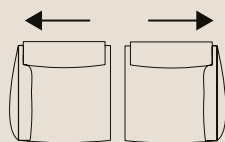

2 seater (2 pieces)
cm 176 | 69" **V020**