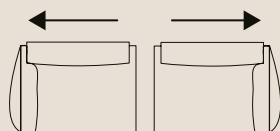

DATA SHEET

Chair
cm 108 | 42" **V010**

2 seater (2 pieces)
cm 176 | 69" **V020**

3 seater (2 pieces)
cm 226 | 89" **V030**

Chair no arm large
cm 85 | 33" **V115**

4 seater (2 pieces)
cm 256 | 101" **V090**

5 seater (3 pieces)
cm 312 | 123" **V185**

Padding

Seat: Foam + Feather
Back: Foam + Feather
Arms: Feather

Suspension System

Seat: Webbing
Back: Webbing

Other features

Seat: Fixed
Back: Removable (Zip)
Arms: Removable (Zip)