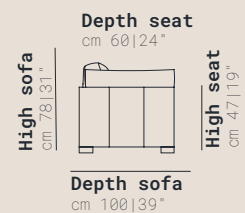

TARGHET

Targhet is proposed in different versions, to harmonize with every style and desire: from the compact but comfortable and functional armchair bed, to the two-seater, two-and-a-half-seater, three-seater sofa versions with double bed. Its aesthetic style, pleasantly beyond time and fashions, is enhanced by the quality of the upholstery and tailoring.

Targhet est proposé en différentes versions, pour s'harmoniser avec tous les styles et toutes les envies : du fauteuil-rapido compact mais confortable et fonctionnel, aux versions canapé deux places, deux places et demie a trois places. Son style esthétique, agréablement hors du temps et des modes, est sublimé par la qualité de ses revêtements et de la confection.