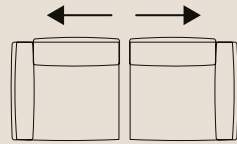

High sofa  
cm 71/102 | 28/40\*

Depth seat  
cm 59 | 23\*

High seat  
cm 44 | 17\*

Depth sofa  
cm 112/165 | 42/65\*

**Chair RX power**  
cm 128 | 50" V119

**2 Seater 2RX  
power detach**  
cm 198 | 78" V132