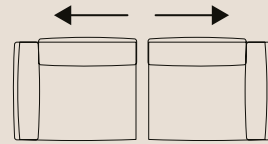

High sofa  
cm 71/102 | 28/40\*

Depth seat  
cm 59 | 23\*

High seat  
cm 44 | 17\*

Depth sofa  
cm 112/165 | 42/65\*

**Chair RX power**  
cm 128 | 50" V119

**2 Seater 2RX  
power detach**  
cm 198 | 78" V132