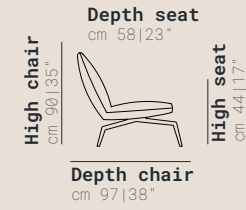

ORIGINI

The Origini family of sofas, armchairs, ottomans and the Funky armchair are united by formal ideas inspired by the best design of the twentieth century, interpreted in the light of an elegant contemporaneity. The comfortable padding is expertly covered with high quality leathers and selected fabrics, embellished with handcrafted quality stitching. Strongly characterizing, the metal feet complete these two projects, suitable for an ideal reciprocal combination.

Cocò est un système modulaire qui vous permet de meubler des espaces grands et compacts, en les caractérisant par son style raffiné. Le rembourrage en plumes douces et la possibilité de régler l'inclinaison du corps offrent un niveau supérieur de confort et d'ergonomie. Le niveau de construction est également de grande classe, avec des coutures artisanales qui font belle figure sur les accoudoirs, et des pieds en métal.

DATA SHEET

Padding

Seat: Foam
Back: Foam
Arms: Foam

Frame

Particle board: 20%
Multilayer: 30%
Fir: 30%
Masonite: 20%

Suspension System

Seat: Springs
Back: Webbing

Other features

Seat: Fixed
Back: Fixed
Arms: Fixed

Legs

The legs finishes are available according to our colour palettes.

FUNKY

DATA SHEET

Padding

Seat: Foam
Back: Foam
Arms: Foam

Frame

Multilayer: 95%
Masonite: 5%

Suspension System

Seat: Webbing
Back: Springs

Other features

Seat: Fixed
Back: Fixed

Legs

The legs finishes are available according to our colour palettes.