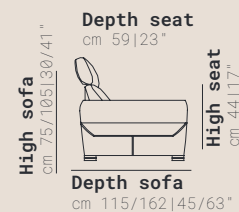

GENESIS

The elements of the Genesis system make up an extremely large and versatile modular system, capable of giving shape to the most diverse solutions and compositions: from the single armchair to the large linear or corner sofa, in compact environments or in wide and prestigious living spaces. The possibility of adjusting the backrests and the position of the body contributes to the comfort and personalization of the whole.

Les éléments du système Genesis constituent un système modulaire extrêmement vaste et polyvalent, capable de donner forme aux solutions et compositions les plus diverses : du fauteuil simple au grand canapé linéaire ou d'angle, dans des environnements compacts ou dans des espaces de vie vastes et prestigieux. La possibilité de régler les dossiers et la position du corps contribue au confort et à la personnalisation de l'ensemble.

DATA SHEET

Padding

Seat: Foam
Back: Foam
Arms: Foam

Frame

Particle board: 20%
Multilayer: 35%
Fir: 35%
Masonite: 10%

Suspension System

Seat: Webbing
Back: Masonite

Other features

Seat: Fixed
Back: Fixed
Arms: Fixed

Legs

The legs finishes are available according to our colour palettes.