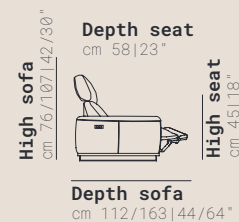

ROYAL

With its generous volumes and special treatment back and seat cushions, Royal presents itself as a furniture solution prestigious but welcoming. The wide selection of elements modular allows you to create different solutions, adapted to each space and each desire. The possibility of ergonomic adjustment of seats create a fully customized comfort.

Avec ses volumes généreux et le traitement particulier des coussins de dossier et d'assise, Royal se présente comme une solution d'ameublement prestigieuse mais accueillante. Le large choix d'éléments modulaires vous permet de créer différentes solutions, adaptées à chaque espace et à chaque désir. La possibilité de réglage ergonomique des sièges crée un confort entièrement personnalisé.

DATA SHEET

Padding

Seat: Foam
Back: Foam
Arms: Foam

Frame

Particle board: 20%
Multilayer: 35%
Fir: 35%
Masonite: 10%

Suspension System

Seat: Springs
Back: Masonite

Other features

Seat: Fixed
Back: Fixed
Arms: Fixed

Legs

The legs finishes are available according to our colour palettes.