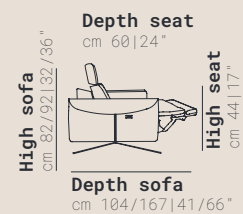

**Chair RX power**  
cm 127|50" V119

**Chair large left arm RX power**  
cm 118|46" V905

**Chair large right arm RX power**  
cm 118|65" V906

**Chair small left arm RX power**  
cm 94|37" V903

**Chair small right arm RX power**  
cm 94|37" V904