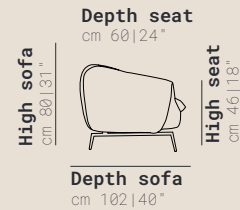

Chair
cm 106|41" V010

2 Seater
cm 164|64" V020

3 Seater
cm 210|82" V030

3 Seater maxi
cm 225|88" V063

DATA SHEET

Padding

Seat: Foam
Back: Foam
Arms: Foam

Frame