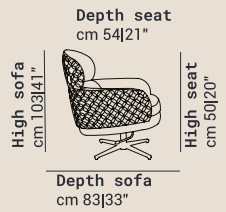

AMPARO

DATA SHEET

Interiors

Seat: Foam
Arms: Foam
Backrest: Foam

Frame

Particle board: 20%
Multilayer: 50%
Fir: 10%
Masonite: 20%

Suspension System

Seat: Removable
Back: Masonite

Other elements

Seat: Removable, zip
Arms: Fixe
Backrest: Fixe

FEET

Metal