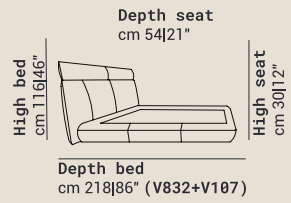

DAFNE

DATA SHEET

Interiors

Backrest: Foam

Frame

Multilayer: 40%

Fir: 30%

Masonite: 30%