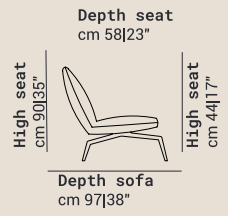

FUNKY

DATA SHEET

Interiors

Assise: Foam
Dossier: Foam

Frame

Multilayer: 95%
Masonite: 5%

Suspension System

Seat: Webbing
Back: Spring