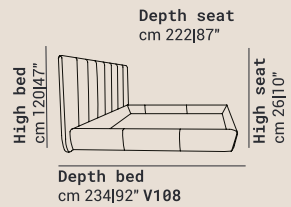

NARCISO

Bed King Sinze
cm 232|91" V832

Bed California Size
cm 224|88" V108

Bed Queen Size
cm 192|76" V107

DATA SHEET

Interiors

Backrest: Foam

Frame

Multilayer: 80%

Fir: 10%

Masonite: 10%

FEET

Pvc