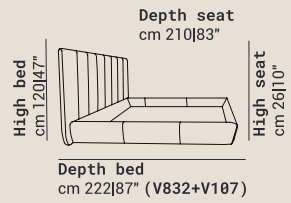

NARCISO

Bed King Sinze
cm 232|91" V832

Bed California Size
cm 224|88" V108

Bed Queen Size
cm 192|76" V107

DATA SHEET

Interiors

Backrest: Foam

Frame

Multilayer: 80%

Fir: 10%

Masonite: 10%

FEET

Pvc