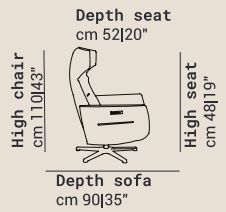

VOLTAIRE

Chair RX power
cm 76|30° V015

DATA SHEET

Interiors

Seat: Foam
Arms: Foam

Frame

Multilayer: 70%
Fir: 15%
Masonite: 15%

Suspension System

Seat: Spring
Back: Iron

Other features

Seat: Fixe
Arms: Fixe
Back: Fixe

FEET

Metal