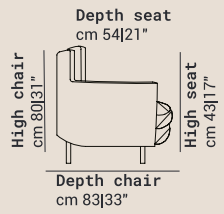

# THEA

Chair  
cm 74|29" V010

Chair swivel  
cm 74|29" V014