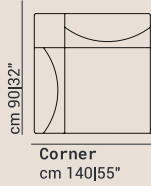

MIRA

Chair left arm large
cm 122|48" V008

Chair no arm large
cm 88|35" V115

Chair RX power
left arm large
cm 122|48" V905

Chair RX no arm large
cm 88|35" V704

Chair right arm large
cm 122|48" V009

Chair no arm small
cm 73|29" V114

Chair RX power
right arm large
cm 122|48" V906

Chair RX no arm small
cm 73|29" V706

Chair left arm small
cm 107|42" V002

Chair RX power
left arm small
cm 107|42" V903

Chair left arm small
cm 107|42" V003

Chair RX power
right arm small
cm 107|42" V904