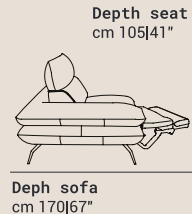

MIRA

Chair left arm large
cm 122|48" V008

Chair no arm large
cm 88|35" V115

Chair RX power
left arm large
cm 122|48" V905

Chair RX no arm large
cm 88|35" V704

Chair right arm large
cm 122|48" V009

Chair no arm small
cm 73|29" V114

Chair RX power
right arm large
cm 122|48" V906

Chair RX no arm small
cm 73|29" V706

Chair left arm small
cm 107|42" V002

Chair RX power
left arm small
cm 107|42" V903

Chair left arm small
cm 107|42" V003

Chair RX power
right arm small
cm 107|42" V904

DATA SHEET

Interiors

Seat: Foam - 35kg
Arms: Foam - 25kg
Back: Foam - 18kg
Backrest: Foam - 18kg

Frame

Particle board: 35%
Multilayer: 35%
Fir: 20%
Masonite: 10%

Suspension System

Seat: Greek Springs
Back: Masonite