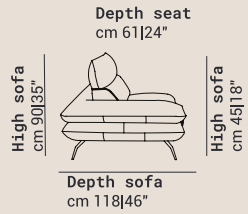

MIRA

Chair left arm large
cm 122|48" V008

Chair no arm large
cm 88|35" V115

Chair RX power
left arm large
cm 122|48" V905

Chair RX no arm large
cm 88|35" V704

Chair right arm large
cm 122|48" V009

Chair no arm small
cm 73|29" V114

Chair RX power
right arm large
cm 122|48" V906

Chair RX no arm small
cm 73|29" V706

Chair left arm small
cm 107|42" V002

Chair RX power
left arm small
cm 107|42" V903

Chair left arm small
cm 107|42" V003

Chair RX power
right arm small
cm 107|42" V904

DATA SHEET

Interiors

Seat: Foam - 35kg
Arms: Foam - 25kg
Back: Foam - 18kg
Backrest: Foam - 18kg

Frame

Particle board: 35%
Multilayer: 35%
Fir: 20%
Masonite: 10%

Suspension System

Seat: Greek Springs
Back: Masonite